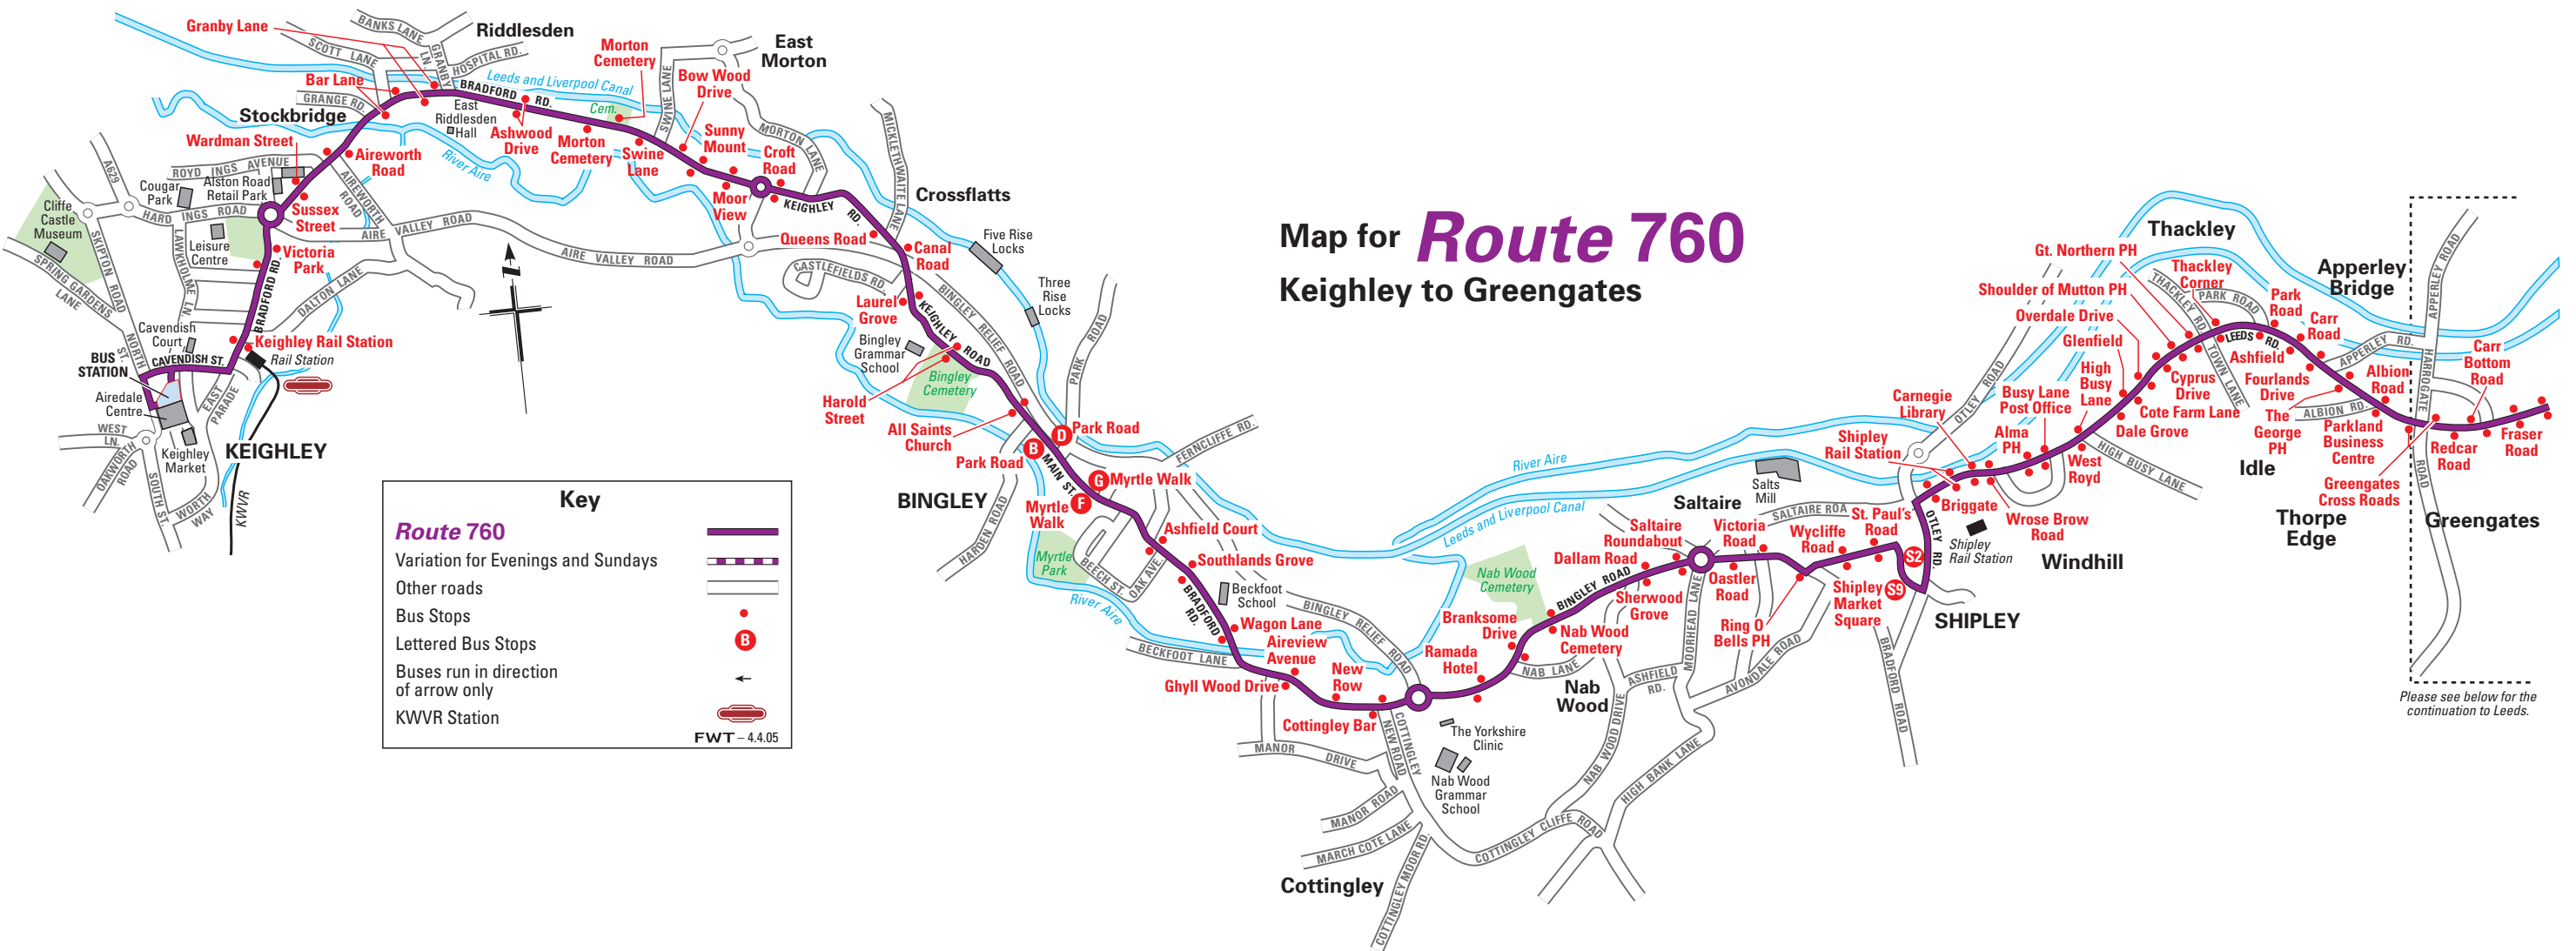

Map for *Route 760* Keighley to Greengates

Please see below for the continuation to Leeds.

Map for *Route 760* Greengates to Leeds

Please see above for the continuation to Keighley.